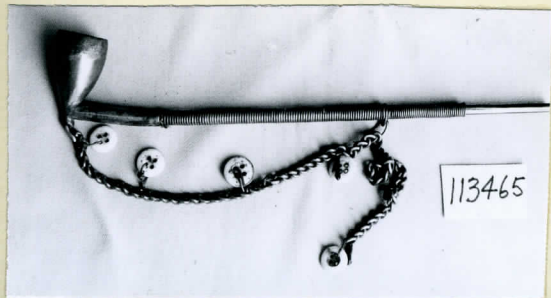

113465

ENT

FIELD MUSEUM OF NATURAL HISTORY.

34-48

Country Luzon Isld., Philippine Islands.

Locality Banawe Mountain Prov.

People Ifugao. Stock.

Name Pipe (bi-nu-nga) of brass. Bowl & short foot stem of one piece. Long slender mouth piece, wrapped for greater distance with brass wire. Hook brass chain with a small white attached, connecting stem & bowl.

Collection R. F. Cummings Expedition,

(S. C. Simms, Collector 1909).

Notes

Acc. 1095

Width Length 18.5 cm Height Price ₱ 1.20

378

NEG. ALB. P. 398

113465