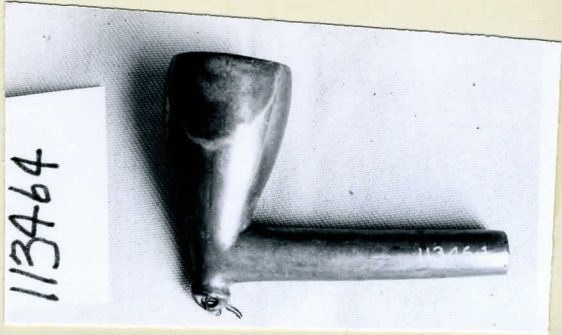

113464 ENT

34-48

Country Luzon Isld., Philippine Islands.

Locality Banawe Mountain Prov.

People Ifugao. Stock.

Name Pipe (bi-na-nga) of brass. Bowl & short pipe stem of one piece.

Long slender brass mouth piece, partly bound with brass wire. Pendant chain of brass attached to brass shaver. By men & women

Collection R. F. Cummings Expedition, (S. C. Simms, Collector 1909).

Notes

377

NEG. ALB. P. 398

Acc. 1095

Width Length Height Price P. 50

113464

113464