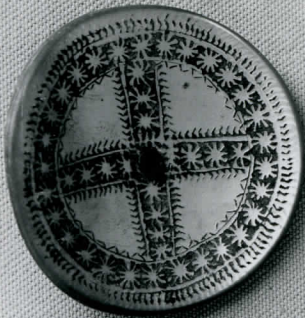

115002

ENI

Country Luzon Isld., Philippine Islands.

Locality Cagayan River. ?

People Ilongot.

Stock.

Name ear ornament (kalēpān). Consisting of disk of
 abalone shell. One side ornamented with etched and
 blackened designs. Perforation through centre for
 loop.

Collection R. F. Cummings Philippine Expedition,
 (Wm. Jones, Collector, 1908-09).

Notes

Width Length Height Price

neg. 171b. p.
442

Acc. 1096

115002