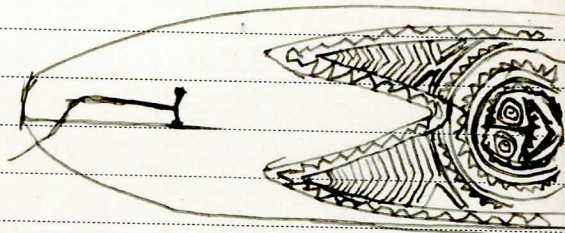

Country British New Guinea.

426

Locality PURARI DELTA, Koriki

People _____ Stock _____

Name Ornamented stiffbark belt.

142471

ENT

8507

Collection J. N. Field Expedition,
A. B. Lewis, Collector, 1909-1913.

Notes _____

Acc. 1113

Width 9-10 cm. Length _____ Height _____ Price _____