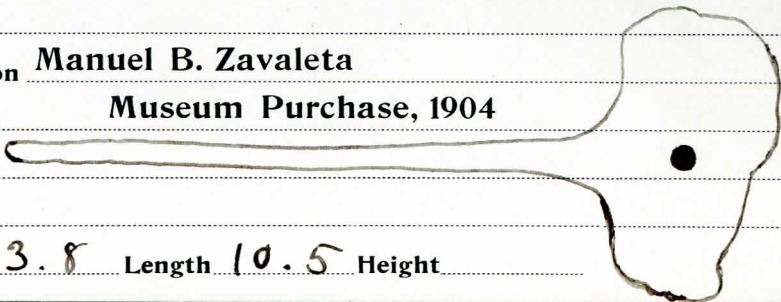

Calchaqui; Diaguite Culture

Name

Fragmentary tofo or heart pin.
 Shank round, irregular and slightly
 bent, head flattened, thin and
 considerably broken. Slightly oxidized.

Original No.

1305

Collection

Manuel B. Zavaleta

Museum Purchase, 1904

Notes

Acc.

894

Width

3.8

Length

10.5