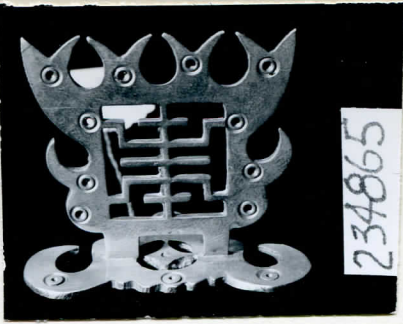

People or Culture: Chinese 四川 重慶 巴縣

Object: Opium smoker's implement rest

Material: Brass

Description: Upright rest is a flat, cut-out figure of whitish brass with Shou character bordered by hook-like projections. Both faces dotted with drill marks. Rest is riveted to a bat-figure base with drill marks on top face and in the middle a cut-out design. (See sketch on the back).

Dimensions:

(in cm.) 4.4 x 2.3 x 3.7

Collection: collected by Dr. Carl Schuster; purchased from Dr. Schuster 7 December 1960

234865