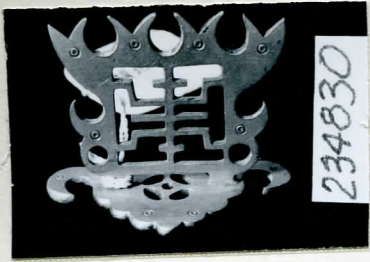

ENT
234830Provenience: CHINA Hu-pei, I-ch'ang hs., I-Ch-ang
111.17/30.42

Field No.

People or Culture: Chinese

湖北宜昌

32:12

Object: Opium smoker's implement rest

Material: Brass

Description: A flat, cut-out figure with a central Shou character framed by hook-like projections. It is set on a flat bat-shaped base. A four-leaf clover design around a center hole cut-out in center of the base. Stamped or incised concentric circles dot the rest and the base. (Sketch on the back).

Neg. No.

ALB. P. 319

Dimensions:

(in cm.) height 2.5 width 1.6 maximum

Acc. 2724

Collection: collected by Dr. Carl Schuster; purchased from Dr. Schuster 7 December 1960

234830