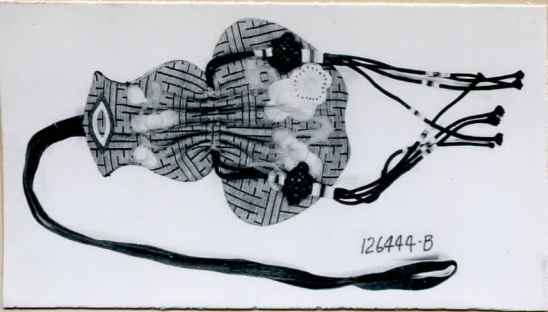

126444

FIELD MUSEUM OF NATURAL HISTORY.

1nd
54B-4/10

A+B
ENT

Country **China**

Locality **PEKING**

People **Chinese**

Name (A) Pipe of medium length; stem of blackwood;
mouthpiece of white opaque glass and bowl of tootnague.
(B) Tobacco pouch of gold and black brocade cut
in shape of calabash adorned with appliqué in flower
designs.

751

Collection **Capt. Marshall Field Expedition to China, 1923.**

NEG. ALB. P. 340-B

+ #98500,
#46205

Notes

Acc. 1462

Width _____ Length **34.4cm** Height **2.2cm** Price _____

126444-B