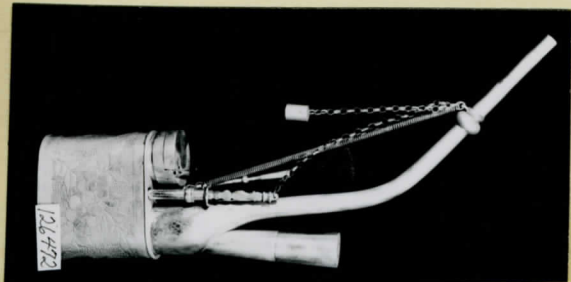

FIELD MUSEUM OF NATURAL HISTORY.

126472

12nd

548-4/05

Country ChinaLocality CANTONPeople Chinese

Name Water-pipe of tootnague, attached by spring chain to case decorated with engraved designs representing peach fruits and blossoms on broadly stippled ground. Fitted with box, pincers attached by chain, and scraper with brush on end.

Collection Capt. Marshall Field Expedition to China, 1923.

Notes

Acc. 1462

Width 3.7cm Length 7.3cm Height 28.5cm Price

l
BNT

NEG. ALB. P. 139

1302

126492