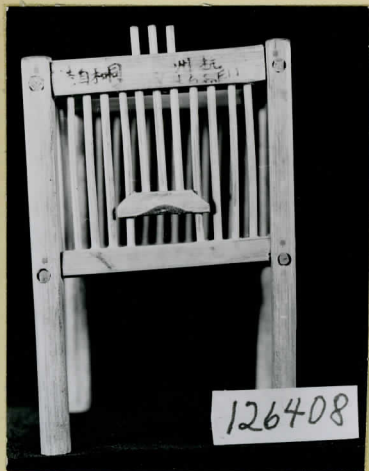

BNT
126408Country **China**Locality *Hanzhou*People **Chinese**Name *do. in shape of stool.*
*grasshopper cage*Collection **Capt. Marshall Field Expedition to China, 1923.**

Notes

Acc. 1462

Width

Length

Height

Price

NEG. ALB. P. 137

Grasshopper cage. Single compartment cage made of bamboo, glass top, sliding trap-door in front. Made by Tung-Ho.

300 CONSERVATION FILE

DRc