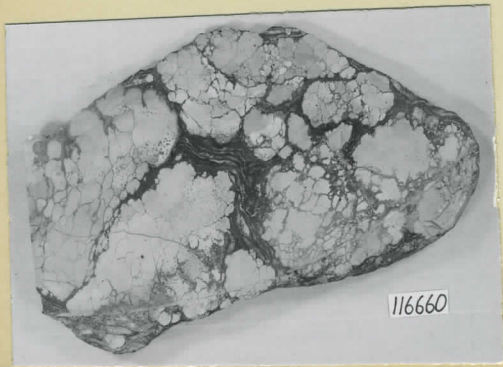

5956

NEG. ALB. P. 305

Collection Mrs. T. B. Blackstone Expedition,
Berthold Laufer, Collector 1908-1910.

Notes

Acc. 1114

L Width 12 cm Length 20.8 cm Height 1.8 cm Price 6 J.

116660