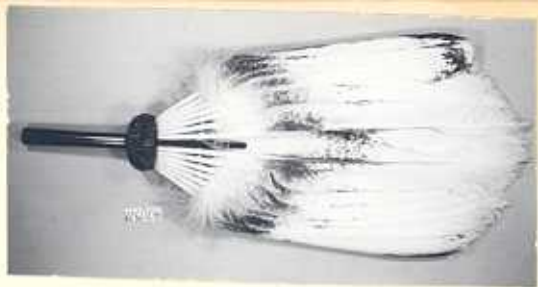

126006

ENT

Country China

Locality Kuan-tung Manchuria

People Chinese

Old Name Stiff fan of 14 feathers of Tung ch'ing eagle, brown and white. Handle ^{working} of wood or bone colored green, ~~resemble malachite~~, carved at the top in openwork design representing crested water-bird near plants of lotus and sagittaria.

Collection Capt. Marshall Field Expedition to China, 1923.

Notes Purchased in Peking

853

Acc. 1462

Width Length Height Price

12nd
54B-10/23

1911