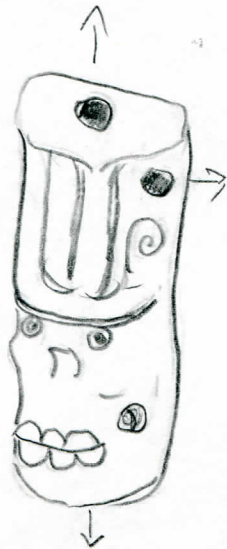

Object: bead

Material: jade

Description: Carved and drilled jade in form of a skull.

Neg. No.

Dimensions:

(in cm.) H: 8cm; W: 1.5cm

Acc. 3987

Collection: Gift of L. Perlman 1997