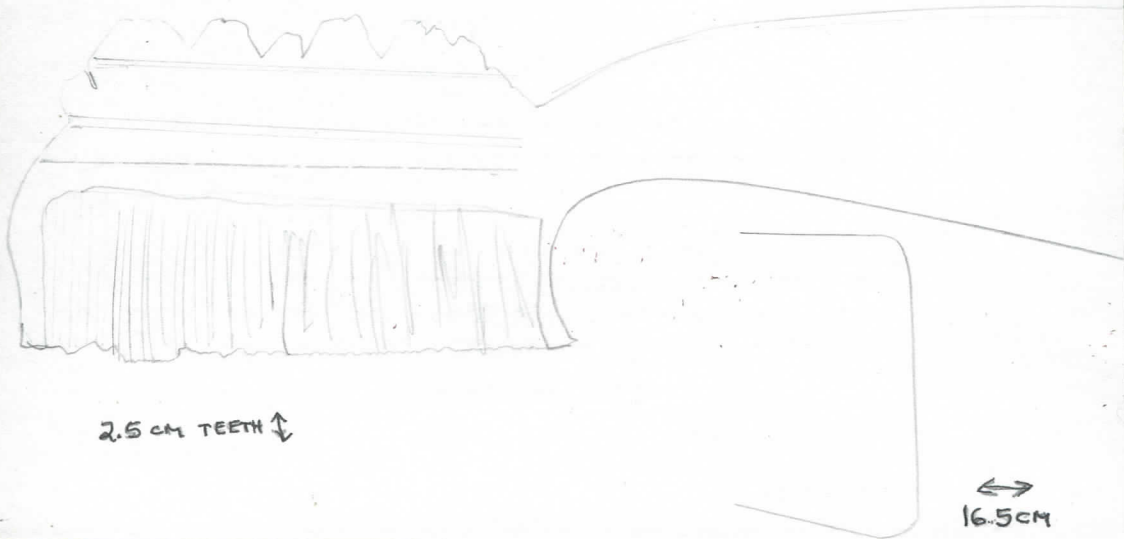

Description: Comb made with fret saw. Incised.
(see over for rough sketch)

Neg. No.

FOUND 2183
Original card ~~missing~~ ; someone crossed out Africa & wrote in Malaysia in catalogue book but card not found in either place. Temporarily file dup. card in Africa.

Dimensions: 16.5 cm. length
(in cm.)

Acc.

1

Collection: Purchased from C. Remenyi, Dec. 18, 1893.

29535.

2.5 CM TEETH \updownarrow

\leftrightarrow
16.5 CM

A