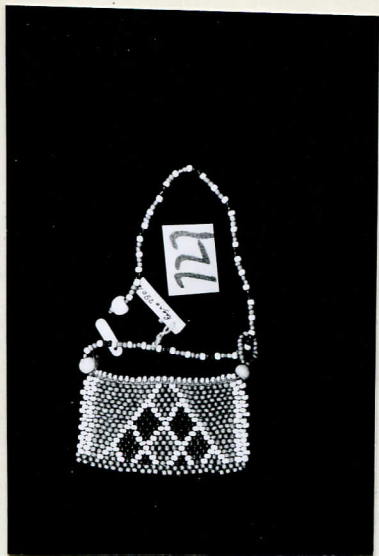

2433

FIELD MUSEUM OF NATURAL HISTORY.

172727

ENT

Country S. Africa
 Locality Queen's. Rhodesia
 People Zulu. Stock _____
 Name _____

Head annular - rectangular

Shape with head of single beards for attachment.

Collection ~~R. Hinton Purchase. 1927~~
 Exch: _____

S. af. Mus. Capetown

Notes _____
 acc 1754

neg. no. 81
 Acc. 1754

Width 5 cms. Length 8 cms. Height _____ Price _____

Catalogue no. 172727.