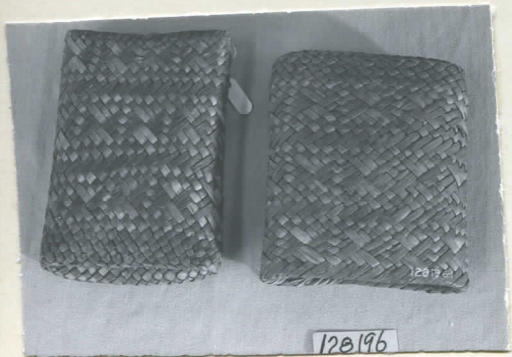

Name Sinaban: - Double pouch
for betelnut etc. Plaited in
red & yellow straw.Collection R. F. Cummings Philippine Expedition, 1909-1911.F. C. Cole, Collector.Notes See 128192

Acc. 1115

L.

Width

Length

Height

Price

₱. 10

NEG. ALB. P. 457

128196

128196