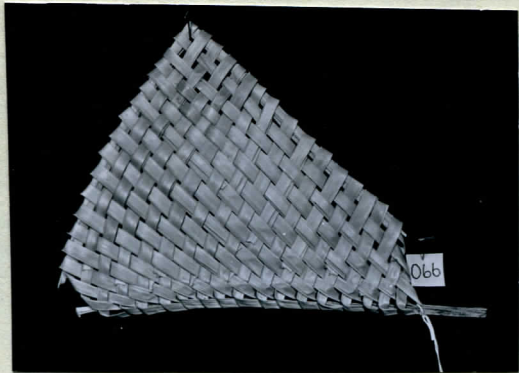

cat # 190766.