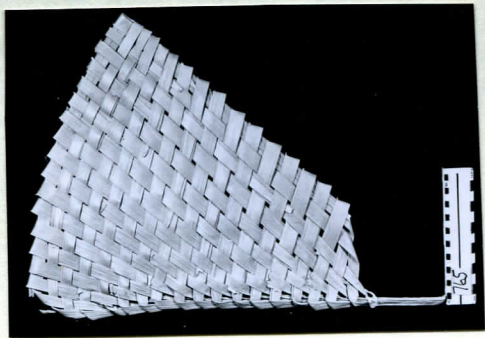

cat. # 190765.