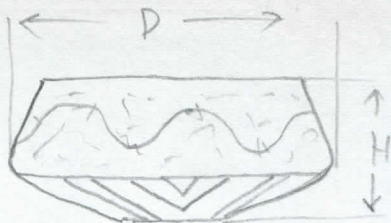

242554

Provenience: PERU, colonia Calleria, R. Calleria

Field No.

People or Culture: Shipibo

Object: bowl

Material: pottery

Description: bowl with curved sides, flat base, and constricted rim. Interior has red/white symmetrical decoration. Top part of exterior has white/red decoration. Bottom part has white & red/buff symmetrical decoration.

Neg. No.

Dimensions: D 16.9
(in cm.) H 8.0 over

Acc. 2771

Collection: Purchased in 1962 from Borys Malkin, who made collection in 1961.

interior