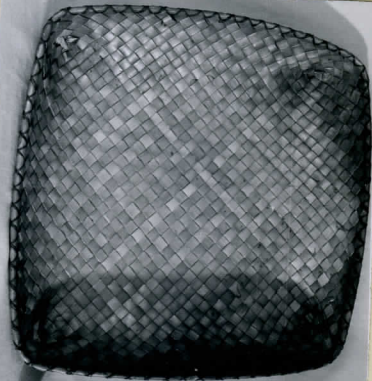

114359

ENT

Country Luzon Isld., Philippine Islands.

34-16

Locality Cagayan Riv^r.

People Ilongot.

Stock.

Name Tray. Shallow, square, flexible body. Of woven
split palm leaf. Semi-ridged rim of rattan, covered
with palm leaf and stitching of narrow bark. Cordage
for suspending at one end.

Collection R. F. Cummings Expedition,

(Wm. Jones, Collector 1908=09).

Notes

NEG. A.B.P. 433

Acc. 1096

Width 45.5 cm Length Height 8 cm Price

114359