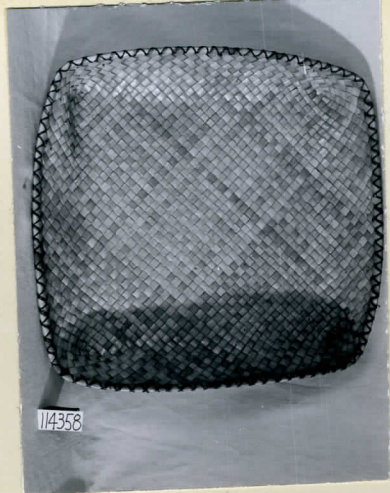

114358

Country Luzon Isld., Philippine Islands.

34-16

Locality Cagayan River.

People Ilongot.

Stock.

Name Tray. Shallow, square, flexible body. Of woven, split palm leaf. Semi-ridged rim of rattan, covered with palm leaf and stitching of narrow bark. Cordage for suspending at one end.

Collection R. F. Cummings Expedition,

(Wm. Jones, Collector 1908-09).

Notes

Acc. 1096

Width 46 cm. Length Height 7 cm. Price

3-11

1 011

NEG. ALB. P. 474