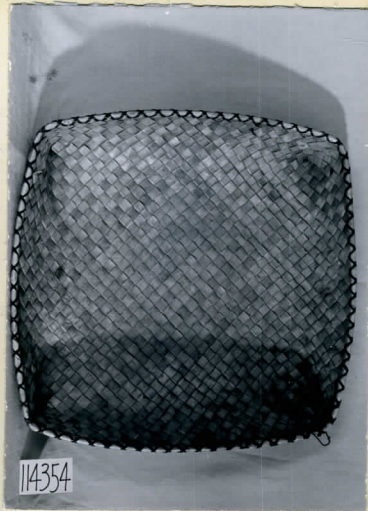

114354

ENT

Country Luzon Isld., Philippine Islands. 34-16

Locality Cagayan River. ?

People Ilongot.

Stock.

Name Tray. Shallow, square, flexible body. Of woven split palm leaf. Semi-ridged rim of rattan, covered with palm leaf and stitching of narrow bark. Cordage for suspending at one end.

Collection R. F. Cummings Expedition,

(Wm. Jones, Collector 1908=09).

Notes

NEG. ALB. P. 434

Acc. 1096

Width 41 cm. Length Height 10 cm. Price

114354