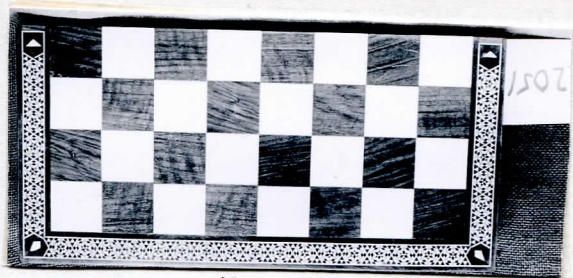

Catalogue # 222051.