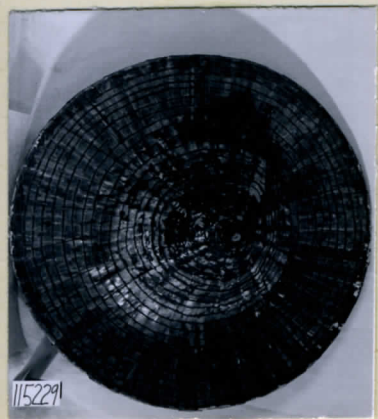

34-11

115229

ENT

Country Luzon Isld., Philippine Islands.

Locality Cagayan River. (?)

People Ilongot. (?)

Stock.

Name Hat. Wide, circular, shallow brim, tapering to  
conical centre. Made of palm leaf with stitching of  
split bark.

Collection R. F. Cummings Philippine Expedition,  
(Wm. Jones, Collector, 1908-09).

NEG. ALB. P. 477

Notes

Acc. 1096

Width Length Height Price

115229