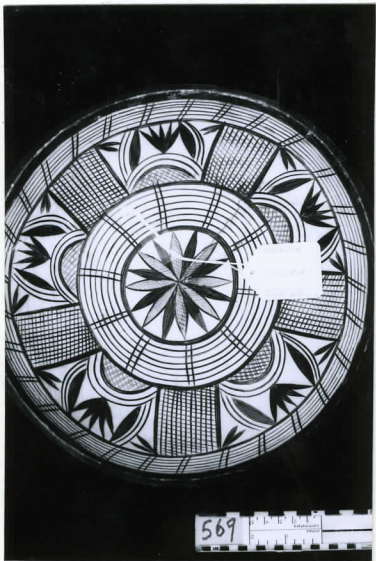

222569

Field No.

**Provenience:** Africa ~~Nigeria~~**People or Culture:** Hausa**Object:** Bowl**Material:** Calabash

**Description:** North Nigeria. Round calabash bowl with incised design stained black inside and out. Under the rim on the outside is a band of semi-circles, then a band of crosshatching. The bottom has crosshatching and stylized flowers. Lines, crosshatching and stylized leaves occur on the inside. A flower is on the bottom inside of the bowl.

Neg. No.

77

**Dimensions:** Diameter 27.25    Depth 11 cm.  
(in cm.)

Acc. 3268

**Collection:** Gift of Dr. Gwendolen Carter  
April 15, 1974

Catalogue # 222569.