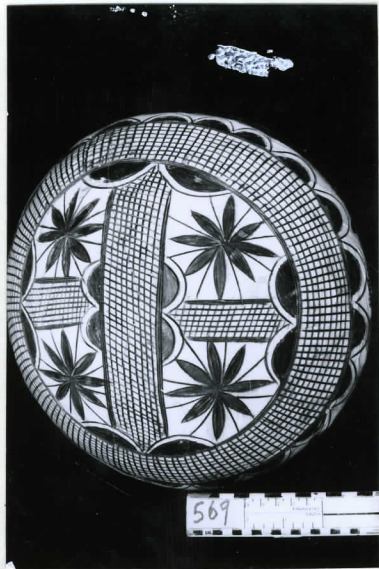

222569

Field No.

**Provenience:** Africa ~~Nigeria~~**People or Culture:** Hausa**Object:** Bowl**Material:** Calabash

**Description:** North Nigeria. Round calabash bowl with incised design stained black inside and out. Under the rim on the outside is a band of semi-circles, then a band of crosshatching. The bottom has crosshatching and stylized flowers. Lines, crosshatching and stylized leaves occur on the inside. A flower is on the bottom inside of the bowl.

Neg. No.

77

**Dimensions:** Diameter 27.25    Depth 11 cm.  
(in cm.)

Acc. 3268

**Collection:** Gift of Dr. Gwendolen Carter  
April 15, 1974

Catalogue # 222569.