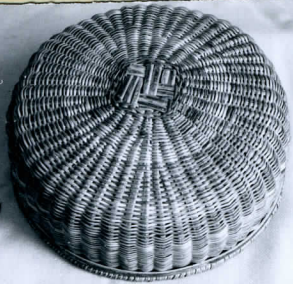

A

34-11 ●

90241

ENT

Country Luzon Island, P. I.

Locality * Kanyu Lepanto-Bontoc Prov.

People Igorot Stock.

Name *Manis hat "Suklang" of woven finely split rattan. Bowl-shaped flat-topped crown. Alternating bands of brown & white. 12.5 cm. diam. 6 cm. high.*

407.

Collection R. F. Cummings Expedition.

(S. C. Simms, Collector, 1906).

Notes * *Seen in Bontoc. Dasmariñas but made in Kanyu*

Price *10*

NEG. ALB. P. 400

Acc. 1004

90241