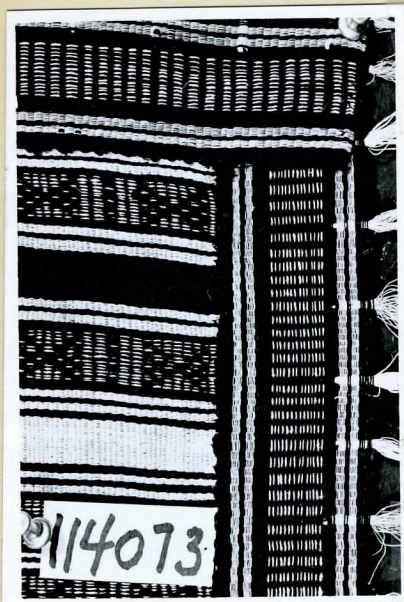

34-9

114073

ENT

Country Luzon Isld., Philippine Islands.

Locality Bacun Sub Prov. Amburayan, Mt. Prov.

People Igorot Stock.

Name Blanket (kwa-law) of native weaver. Blue, red & mixed blue & white striped. Tasseled (white, yellow & red) edges.

Neg 591.8A-11A

1061.

Collection R. F. Cummings Expedition, (S. C. Simms, Collector 1909).

Notes Neg. 591.8A-11A; 589.11A-12A

Acc. 1095

Width Length Height Price \$8.00

114073