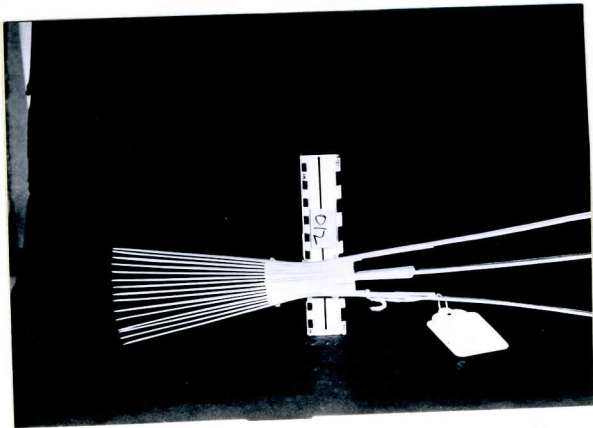

A ENT 297012	FIELD MUSEUM OF NATURAL HISTORY—ETHNOLOGY <i>Micronesia</i> 50-24
Field No.	<p>Provenience: Caroline Islands, Yap Island</p> <p>People or Culture: <u>Yapese</u></p> <p>Object: comb</p> <p>Material: bamboo</p> <p>Description: teeth of comb made of 15 sticks gathered together and pinned by 3 dowels running thru perforations in sticks. Teeth form a fan shape. At other end the 2 outer sticks and central sticks splay out to form decorative part of comb. Other sticks have been cut off.</p>
Neg. No. 48	<p>Dimensions: length 37.0 width 7.5 (in cm.)</p>
Acc. 3109	<p>Collection: Gift of Mrs. Elizabeth C. Porch, June 4, 1970.</p>

15 teeth

Catalogue # 297012.