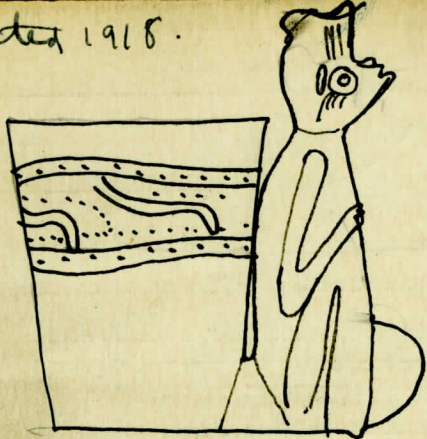

exhibited 1918.

57