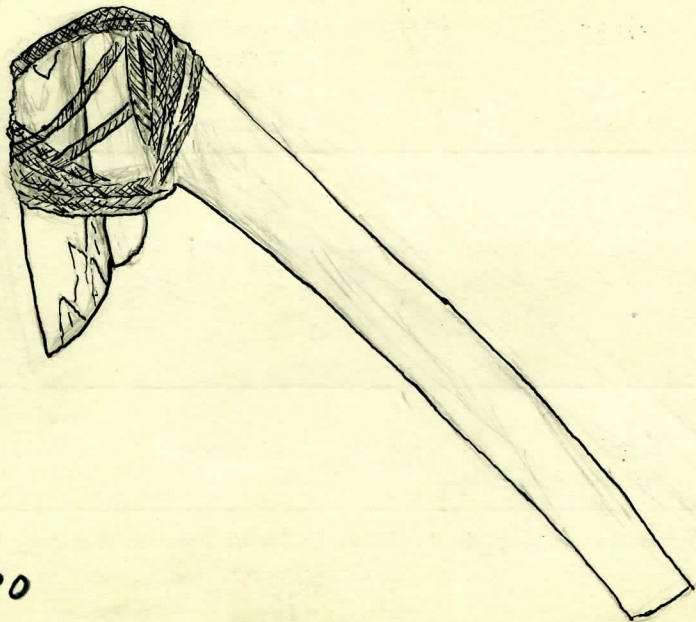

Culture:

Brief description: Adze

Detailed description: Roughly carved wooden handle; small basalt blade affixed to blade support at oblique angle with heavy sennit cord.

See reverse 

## DIMENSIONS (in cm.):

length: 25.3

height:

diameter:

width:

circumference:

Fuller Collection: Purchased from Captain A. W. F. Fuller of London, England, in 1958

274480