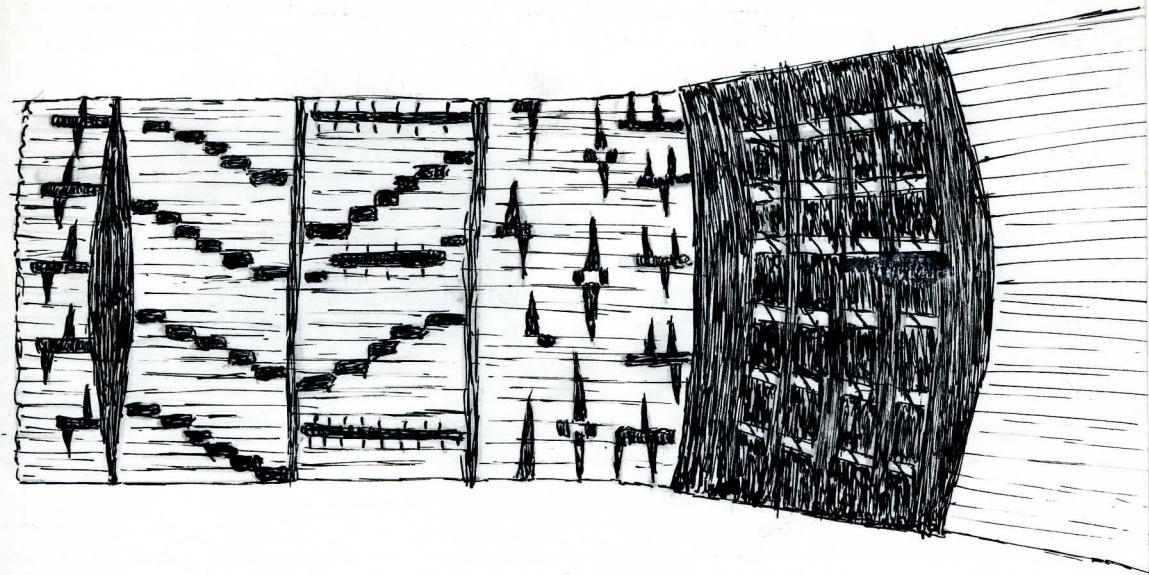

Culture:

Brief description: Polynesia Tonga  
CombDetailed description: Twenty-seven tines of coconut leaflet midrib  
bound together with dark coloured coconut husk fiber.See reverse 

## DIMENSIONS (in cm.):

length: 18.9

height:

diameter:

width: 8.4

circumference:

Fuller Collection: Purchased from Captain A. W. F. Fuller of London, England, in 1958

274598