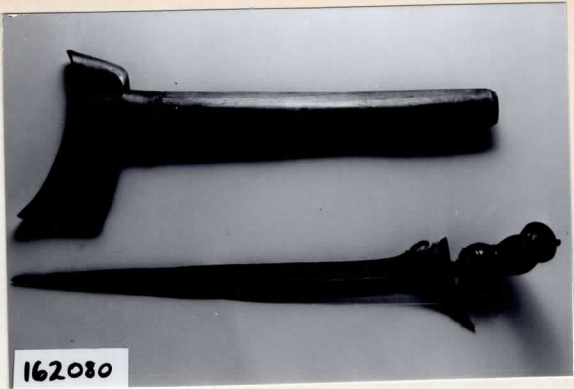

Name Kris and sheath. This blade is of copper with wavy cast designs and is called majapakit in memory of old empire. Few specimens remain.

NEG. ALB. P. 529

Collection Arthur B. Jones Expedition to Malaysia, 1922-3.
F. C. Cole, Collector.

Notes

Width _____ Length _____ Height _____ Price 8.00 guilders

Acc. 1439

162080