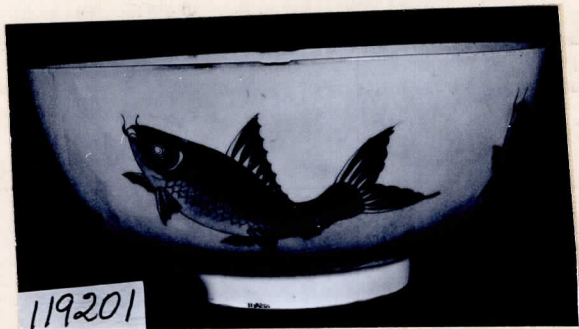

Ind

119201

ENT

Country China. 54B-17/01E

Locality Singanfu.

People Chinese. Stock.

Name White porcelain goldfish bowl, one goldfish on the interior of bottom, 4 on the outside.

Piece of great rarity.

NEG. P. 117

Collection Mrs. T. B. Blackstone Expedition,  
Berthold Laufer, Collector 1908=1910.

7087

Notes Seal in blue 

Potter's mark 

Acc. 1114

L

Diameter 19.4 cm Length                      Height 9.2 cm Price 15 T