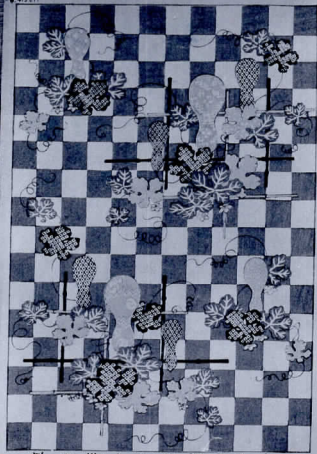

八段の巻
うきも旗

117514-B

117514-A

117514-A

うきも旗元とし赤平儀