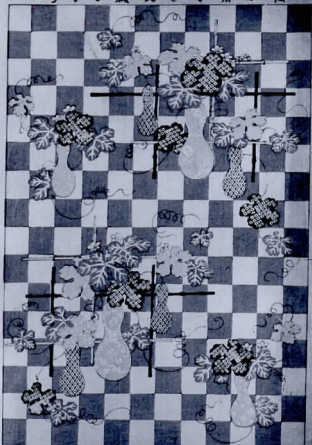

Name <sup>Print cm</sup> Stencil, design composed of  
gourds and leaves.

Ind  
56-127  
24/01/01

neg. 171b.P.  
346

Collection Mrs. T. B. Blackstone Expedition,  
Berthold Laufer, Collector 1908=1910.

Notes

Acc. 1114

Width Length Height Price

117514-B

うきも旗元とし赤平儀

八段の巻  
うきも旗

117514-B

117514-A

117514-A