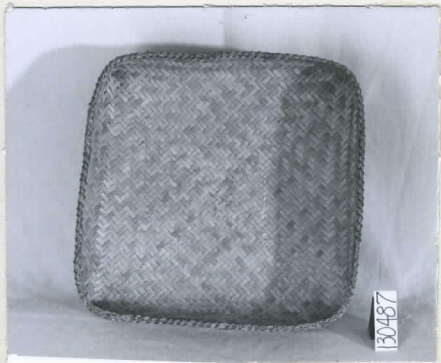

A

FIELD MUSEUM OF NATURAL HISTORY.

130487

34-17

ENT

Country Philippine Islands  
Locality Iloilo - Panay  
People Visayan Stock.

Name Food tray or platter, made of bamboo, upper edge bound with fern cuticle.

See Phil. Craftsman July 1914 p 7 plate 17.

NEG. ALB. P. 458

Collection Luther Parker

Notes

Acc. 1243

Width \_\_\_\_\_ Length \_\_\_\_\_ Height \_\_\_\_\_ Price \_\_\_\_\_

130487