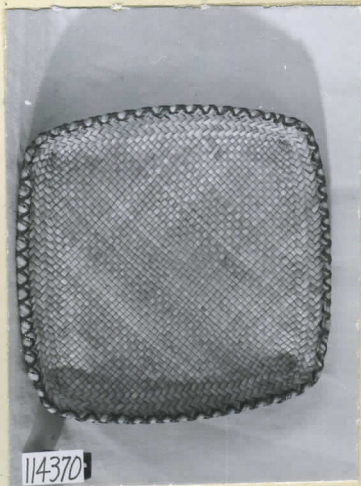

Stock.

Name Tray of basketry. Of woven split palm leaf.

Shallow, squarish body resting upon flexible, shallow, squarish base of same material.

Collection R. F. Cummings Expedition,

(Wm. Jones, Collector 1908-09).

NEG. ALB. P. 434

Notes

Acc. 1096

Width 24.5 cm, Length

Height 4 cm, Price

8

114370