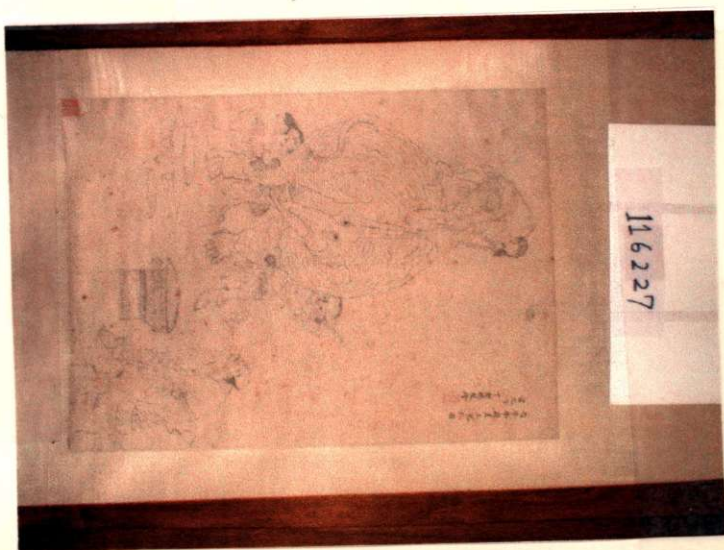

116227

Country China.

54B-25K1d

Locality Peking.

People Chinese.

Stock.

Name Painting, ink-drawing on paper
Washing the elephant, an Indian-
Buddhist motive.

Copy after Ting Yün-p'ing
(prob. made by Liang-feng Tao-jen, s. 226)
on both 於南窗之下.

Collection Mrs. T. B. Blackstone Expedition,

Berthold Laufer, Collector 1908-1910.

Notes Ching

Width 4.5cm Length 60.5cm Height Price 1.60

ENT

8543

Acc. 1114

ICES

丙午年
荷月上
浣於南
窗之下

丁雲鵬
敬繪

MUS. LOCATION

丁雲鵬繪
 留之
 丙午年荷月上浣於甫

116227

116227

Washing of elephant, after old design. (note speech
(or perhaps print) on paper. Faintly Japanese in
style. Interesting as version of old painting
and execution not bad. Ch'ing period!