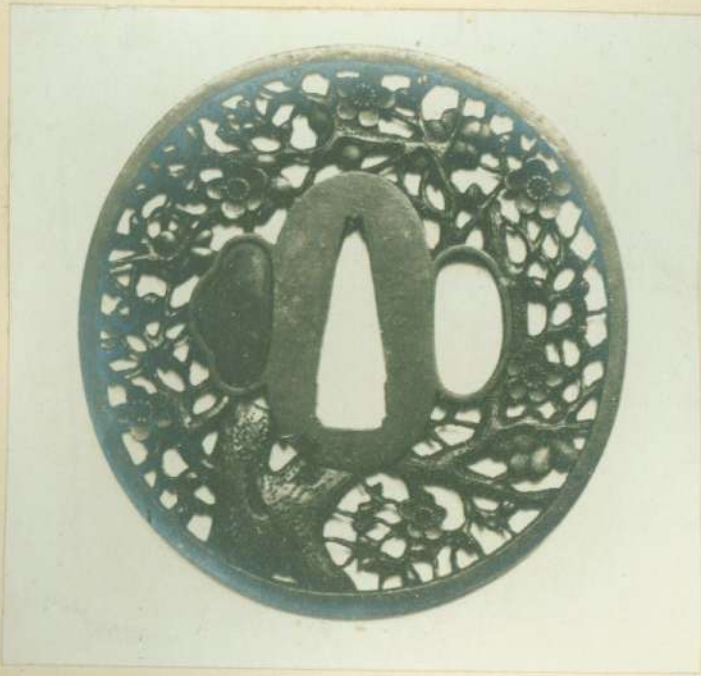

May 12

No. 131291

Obverse

Tsuba *Na Wakizashi*

Metal *Iron*

School or Style

Maker's Name *unknown.*

Reverse

Date *Beginning of 19<sup>th</sup> Cent.*

Subject of Decoration

Obverse:— } A smooth ring spans a blooming plum tree whose fine scheme of branches fills the  
Reverse:— } indented surface with a net-work.