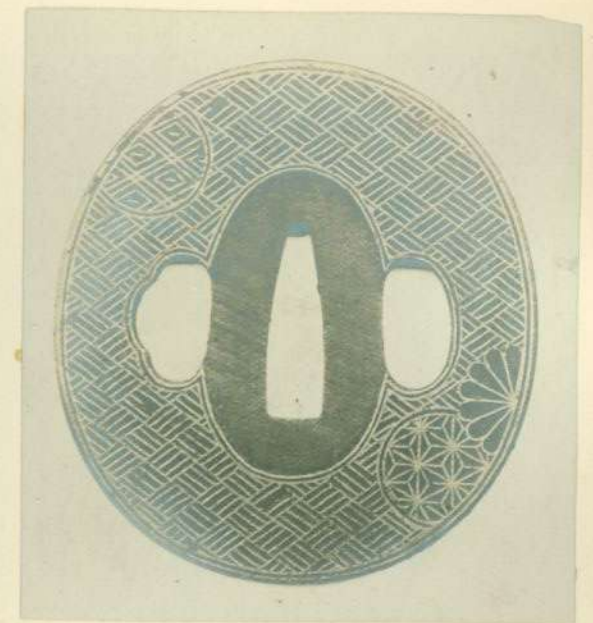

Tracy 12

No. 131280

Obverse

Tsuba *Oja Makizashii*

Metal *Iron*

School or Style *Awa.*

Maker's Name *Duburum*

Reverse

Date *19th Cent.*

Subject of Decoration

Obverse:— } *Kite Mon. - laid in gold diaper pattern*
Reverse:— } *background with light small round*
sections, 3 of which are half caryatid columns

Note:—