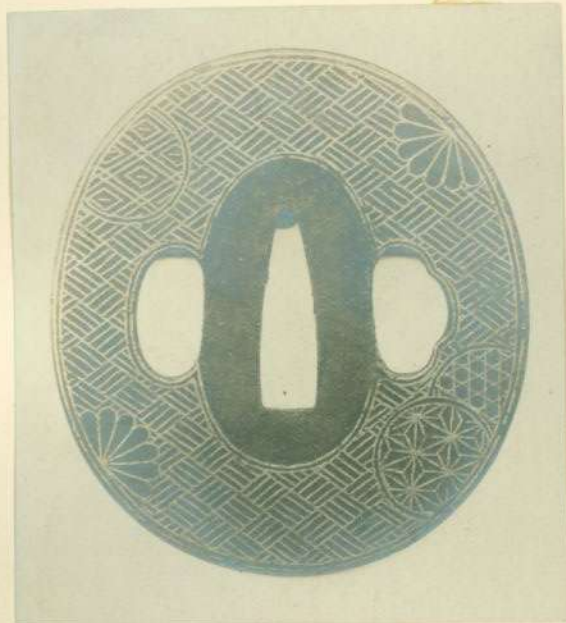

Tracy 12

No. 131280

Obverse

Tsuba *Oja Makizashii*

Metal *Iron*

School or Style *Awa.*

Maker's Name *Duburum*

Reverse

Date *19th Cent.*

Subject of Decoration

Obverse:— } *Kite Mon. - laid in gold diaper pattern*
Reverse:— } *background with light small round*
sections, 3 of which are half caryatid columns

Note:—