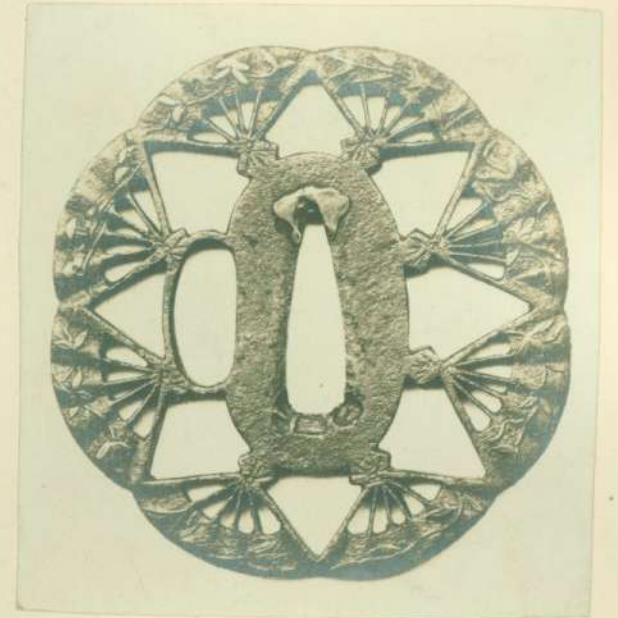

Req # 95379

No. 131276

Obverse

Tsuba *Za Katana*

Metal *Iron*

School or Style *Yoshida Daitay.*

Maker's Name *Unknown*

Reverse

Date *early 16th Century*

Subject of Decoration

Obverse:—

Reverse:—

} *Yatsu Agi (Eight fans) each with  
floral designs in laid.*

Note:—

*Tsuy 12*