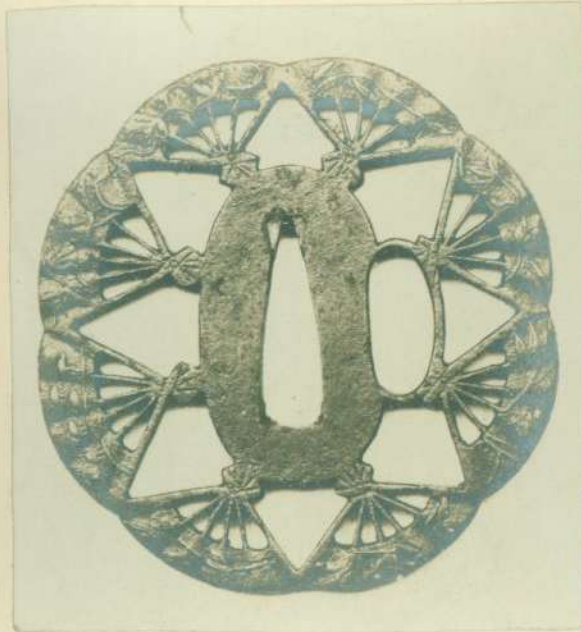

Req # 95379

No. 131276

Obverse

Tsuba *Za Katana*

Metal *Iron*

School or Style *Yoshida Daitay.*

Maker's Name *Unknown*

Reverse

Date *early 16th Century*

Subject of Decoration

Obverse:—

Reverse:—

} *Yatsu Agi (Eight fans) each with  
floral designs in laid.*

Note:—

*Tsuy 12*