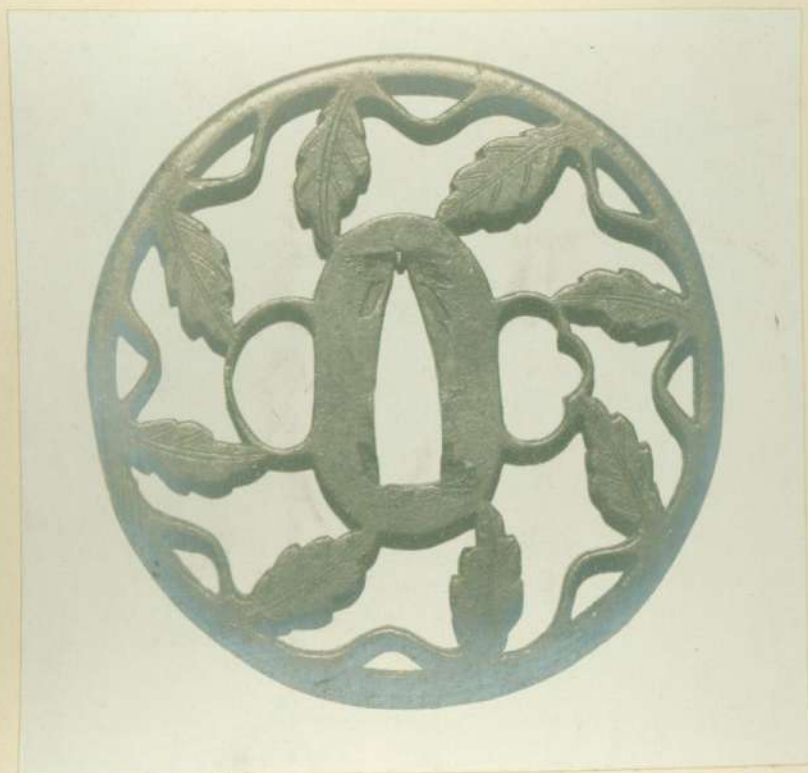

Tree 11

No. 131240

Obverse

Tsuba *Tsō Katana*

Metal *Iron*

School or Style *Conventional*

Maker's Name *Hirakuro*

Reverse

Date *17th Cent.*

Subject of Decoration

Obverse:— } Conventional pattern of leaves  
Reverse:— } and stems of the Artemisia.

Note:— Emblem of good fortune.