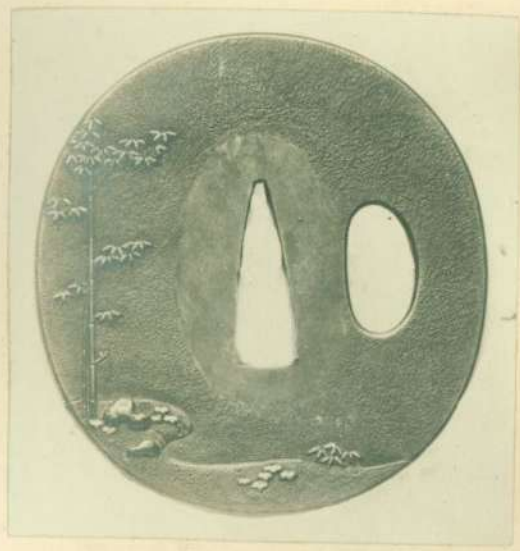

May 10

No. 131154

Obverse

Tsuba *Ja Wakigashu*

Metal *Shibuchi*

School or Style *Nara*

Maker's Name *Yoshi naga.*

Reverse

Date *Died in 1771*

Subject of Decoration

Obverse:— *Su-tung-po, a great Chinese poet*  
*his old home after his resignation from government duty. He*  
*rides an ass and his attendant carries a sword and a scroll.*  
Reverse:— *Bamboo by the side of the road. Iseune ground.*