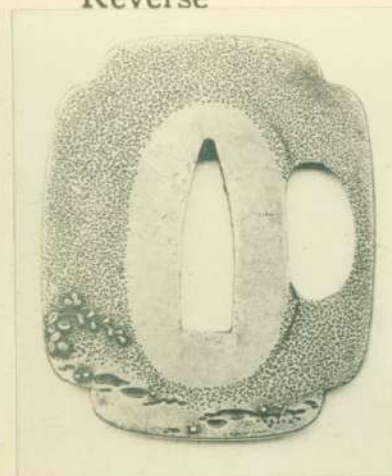

May 9

No. 131128

Obverse

Tsuba *Ja Tanto*

Metal *Shibubiki*

School or Style *Yanagawa.*

Maker's Name *unknown*

Reverse

Date *1st half of 19th century*

Subject of Decoration

Obverse:— *a puppy watching two butterflies above Hagi blossoms.*

Reverse:— *Branch of Hagi (fush clover).*

Note:—