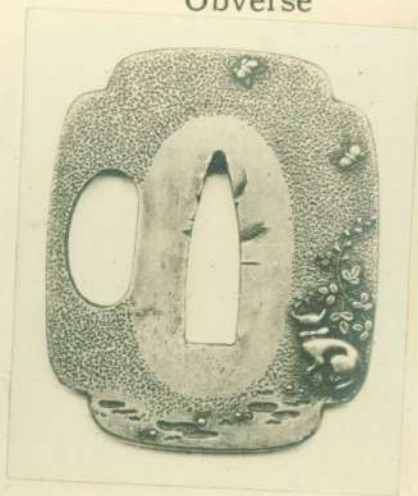

May 9

No. 131128

Obverse

Tsuba *Ja Tanto*

Metal *Shibubiki*

School or Style *Yanagawa.*

Maker's Name *unknown*

Reverse

Date *1st half of 19th century*

Subject of Decoration

Obverse:— *a puppy watching two butterflies above Hagi blossoms.*

Reverse:— *Branch of Hagi (fush clover).*

Note:—