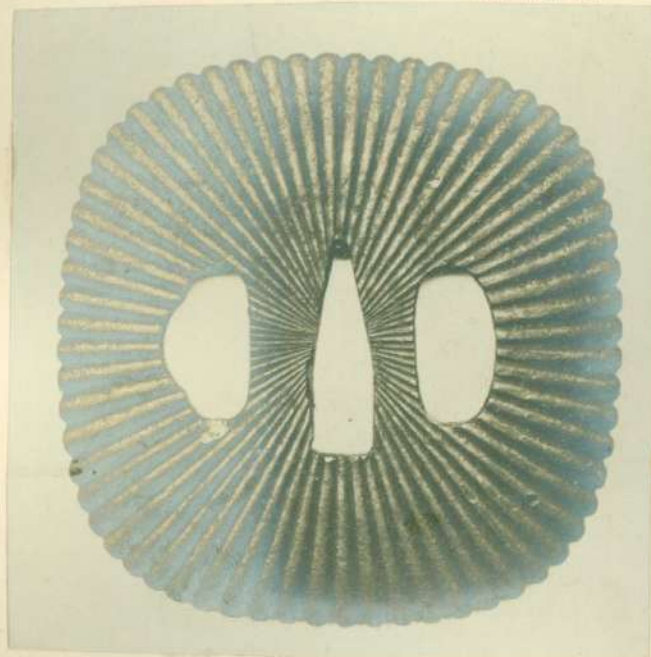

Troy 9

(31103
No. 500

Obverse

Tsuba *za Katawa*

Metal *Steel*

School or Style *Genji-shikunai*

Maker's Name *Unknown*

Reverse

Date *18th century*

Subject of Decoration

Obverse:—

Reverse:—

} *Chrysanthemum*
Chrysanthemum

Note:—