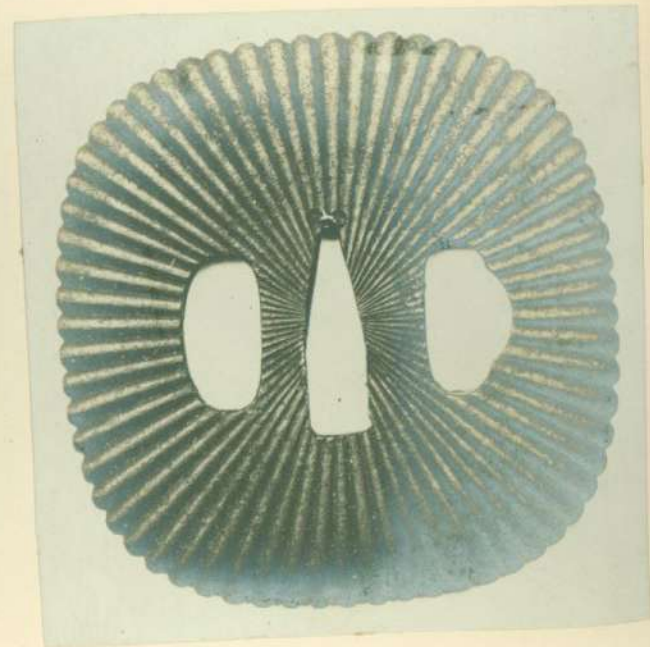

Troy 9

(31103
No. 500

Obverse

Tsuba *za Katawa*

Metal *Steel*

School or Style *Genji-shikunai*

Maker's Name *Unknown*

Reverse

Date *18th century*

Subject of Decoration

Obverse:—

Reverse:—

} *Chrysanthemum*
Chrysanthemum

Note:—