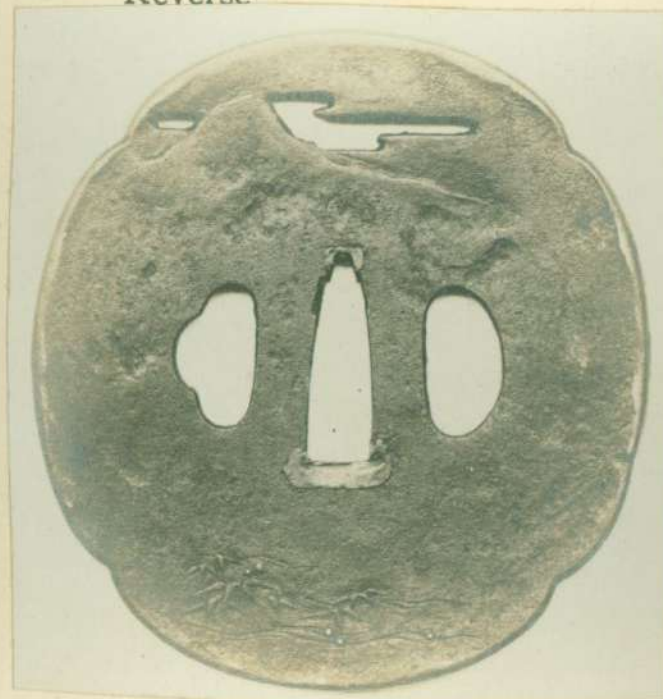

Key # 41535

131085

No. 482

Obverse

Tsuba *Ōa Katana*

Metal *Steel*

School or Style *Kaneige*

Maker's Name *Imbuwara*

*Style of Kaneige Ni-dai
See notes on arms + armor
Inet. M. p 71*

Reverse

Date *Early 18th Cent.*

Subject of Decoration

Obverse:— *A man riding on of in the water. Cloud pierced beyond the mountains.*

Reverse:— *Mountain scene.*

Note:— *Inlay of silver and copper gilt.*