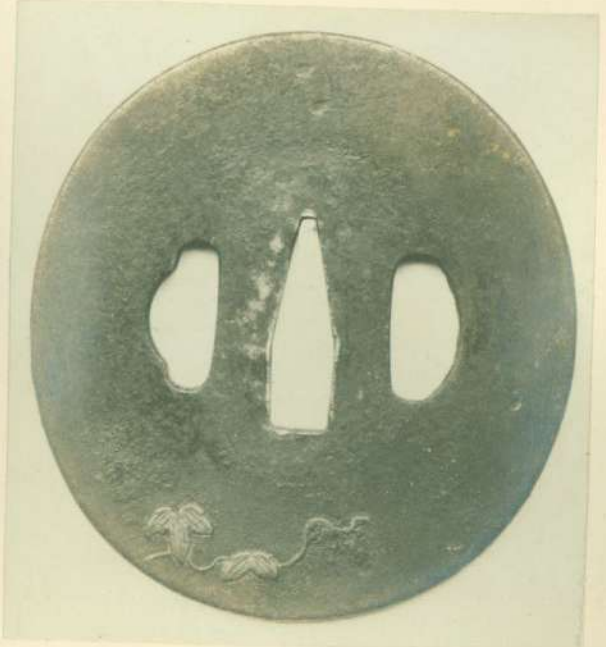

131038
No. 436.

Obverse

Tsuba *Da Katana*

Metal *Steel*

School or Style *Yosun style*

Maker's Name *Sukunom*

Tony 8

Reverse

Date *16th Century*

Subject of Decoration

Obverse:— *Morning glory vine in copper applique, gracefully trailed about a bamboo treelis.*

Reverse:—

Note:—