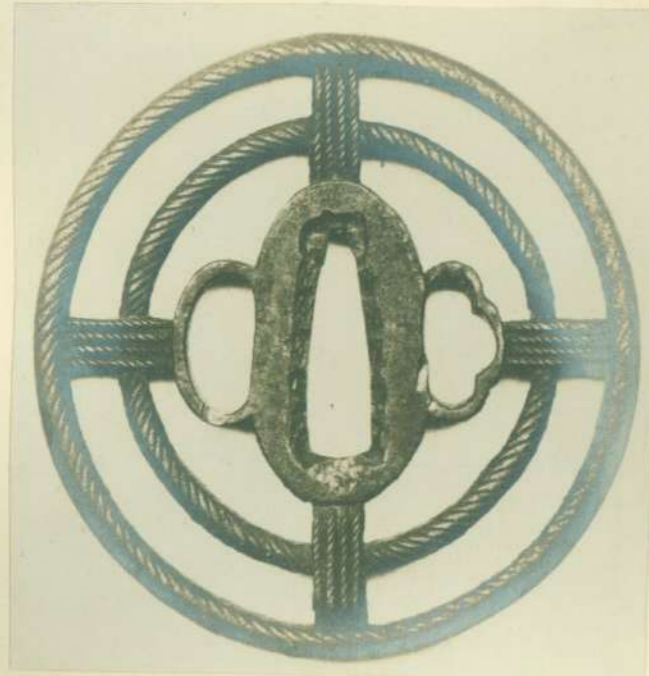

130970  
130970  
No. 368

*change case tsuba*

*Troy*

Obverse

Tsuba *Ba Tachi*

Metal *Steel*

School or Style *Unknown*

Maker's Name *Unknown*

Reverse

Date *16<sup>th</sup> Century*

Subject of Decoration

Obverse:— } *Two rings carved in imitation of a*  
Reverse:— } *rope bound at their cardinal points with*  
*cords.*

Note:—