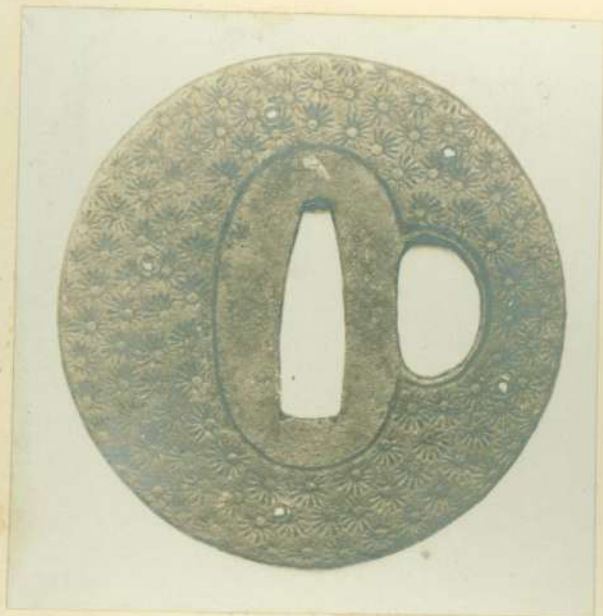

neg # 41281
130952
No. 350

Obverse

Tsuba *Da Wakigashii*
Metal *Steel*
School or Style *Mumetada Kougen*
Maker's Name *Muburoon.*

neg # 41280

Reverse

Date *17th Century*

Subject of Decoration

Obverse:— } *The Kiku (Chrysanthemum)*
Reverse:— } *pattern with dew drops in*
brass bosses