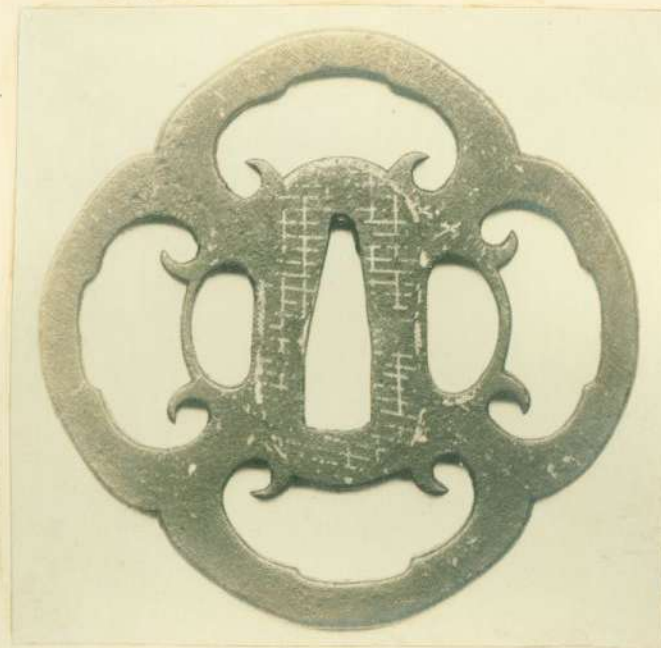

Troy 6

neg # 41271
130947
No. 345

Obverse

Tsuba *za Tachi*

Metal *Steel*

School or Style *Yozan*

Maker's Name *unknown*

neg # 41270

Reverse

Date *17th Century*

Subject of Decoration

Obverse:— } *The Kikumogata (clouds conventionalized).
Or conventionalized Aoi leaves.*
Reverse:— } *Decorated with silver inlay.*

Note:— *An excellent example from which to study kumogata - yozan.
Silver mesh inlay. See description: Page 178 Ench. Brit. vol. 15.*