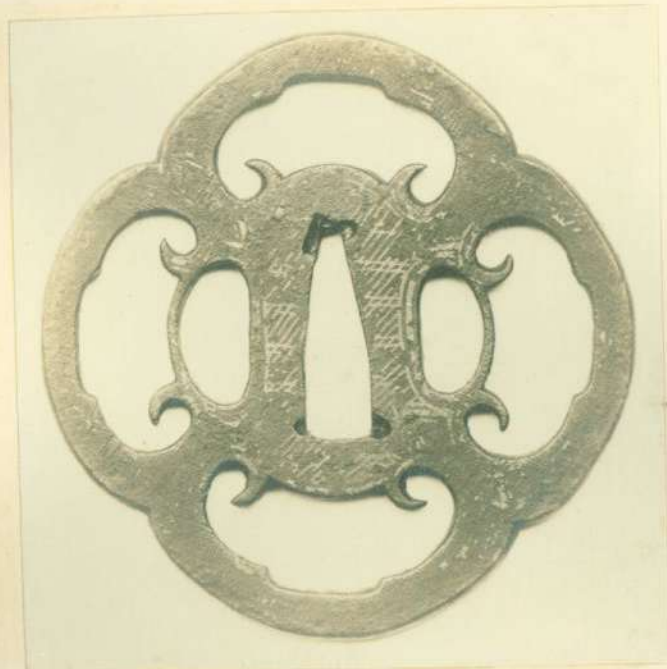

Troy 6

neg # 41271
130947
No. 345

Obverse

Tsuba *za Tachi*

Metal *Steel*

School or Style *Yozan*

Maker's Name *unknown*

neg # 41270

Reverse

Date *17th Century*

Subject of Decoration

Obverse:— } *The Kikumogata (clouds conventionalized).
Or conventionalized Aoi leaves.*
Reverse:— } *Decorated with silver inlay.*

Note:— *An excellent example from which to study kumogata - yozan.
Silver mesh inlay. See description: Page 178 Ench. Brit. vol. 15.*