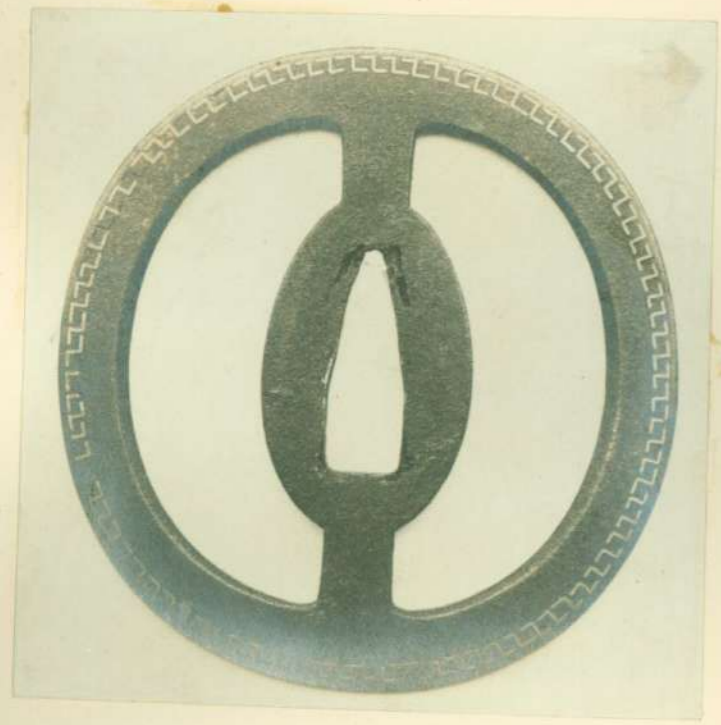

Tsuyō

neg# 41268
136946
No. 344

Obverse

Tsuba *of a Tachi*

Metal *Steel*

School or Style *Higo*

Maker's Name *Unknown*

neg# 41269

Reverse

Date *17th Century*

Subject of Decoration

Obverse:— }
Reverse:— } *The key pattern on this*
inlaid in silver

Note:—